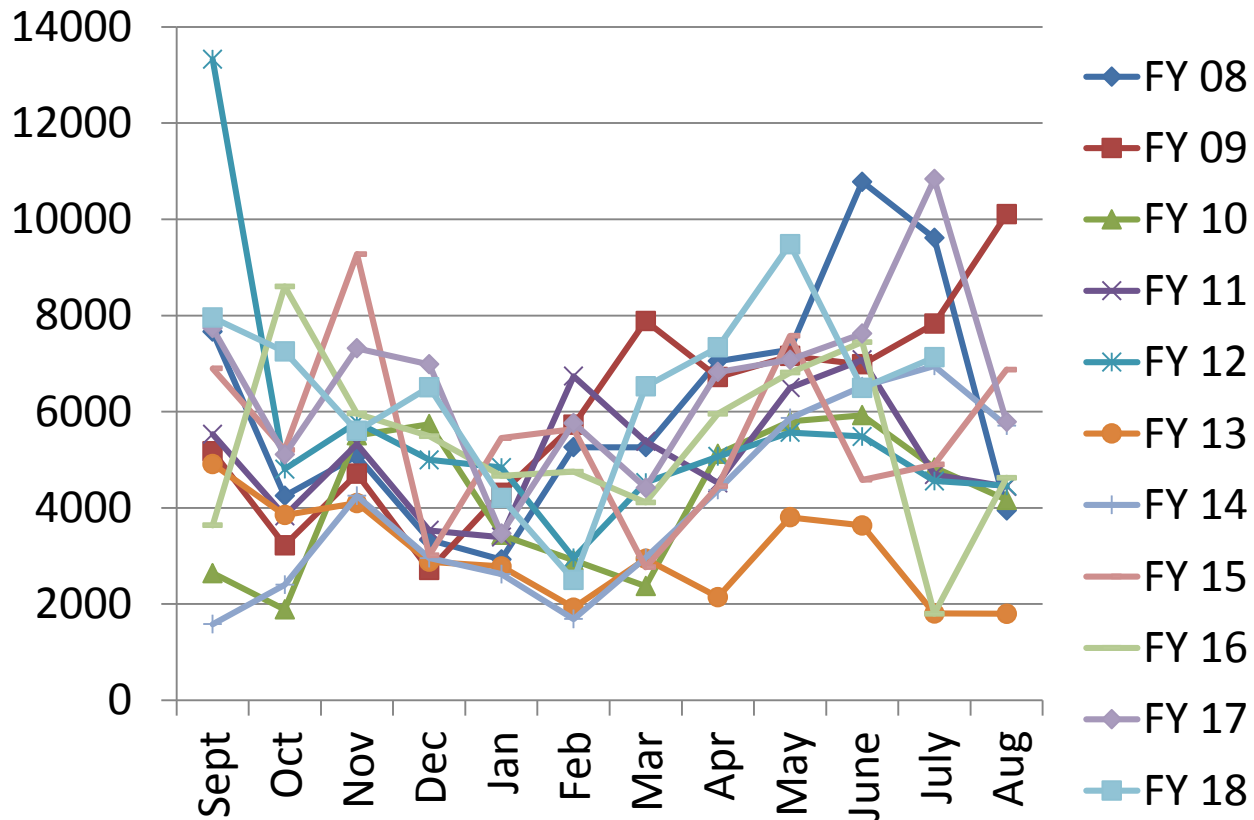

Sul Ross State University Water Consumption

by unit (1000 gal)

Based on mid-month billing cycle

Last update August 3, 2018

Bill due date: 25th

Note: Jan-March 2011 averaged due to erratic billing cycles