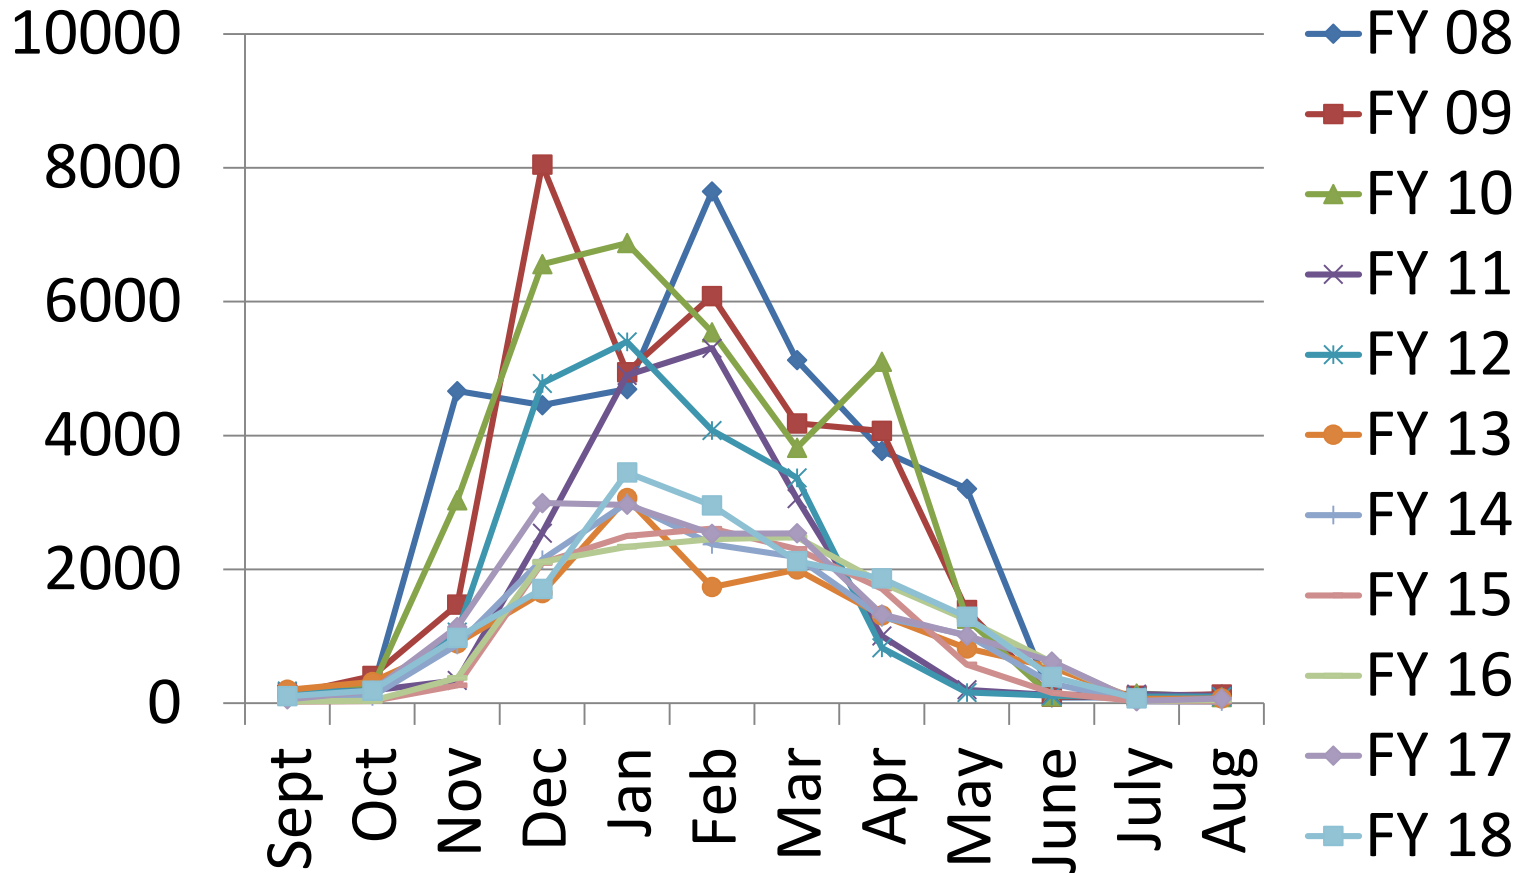

# Sul Ross State University Gas Consumption by unit (1000 mcf)

Based on mid-month billing cycle

Last update August 3, 2018

Bill due date: 1<sup>st</sup>